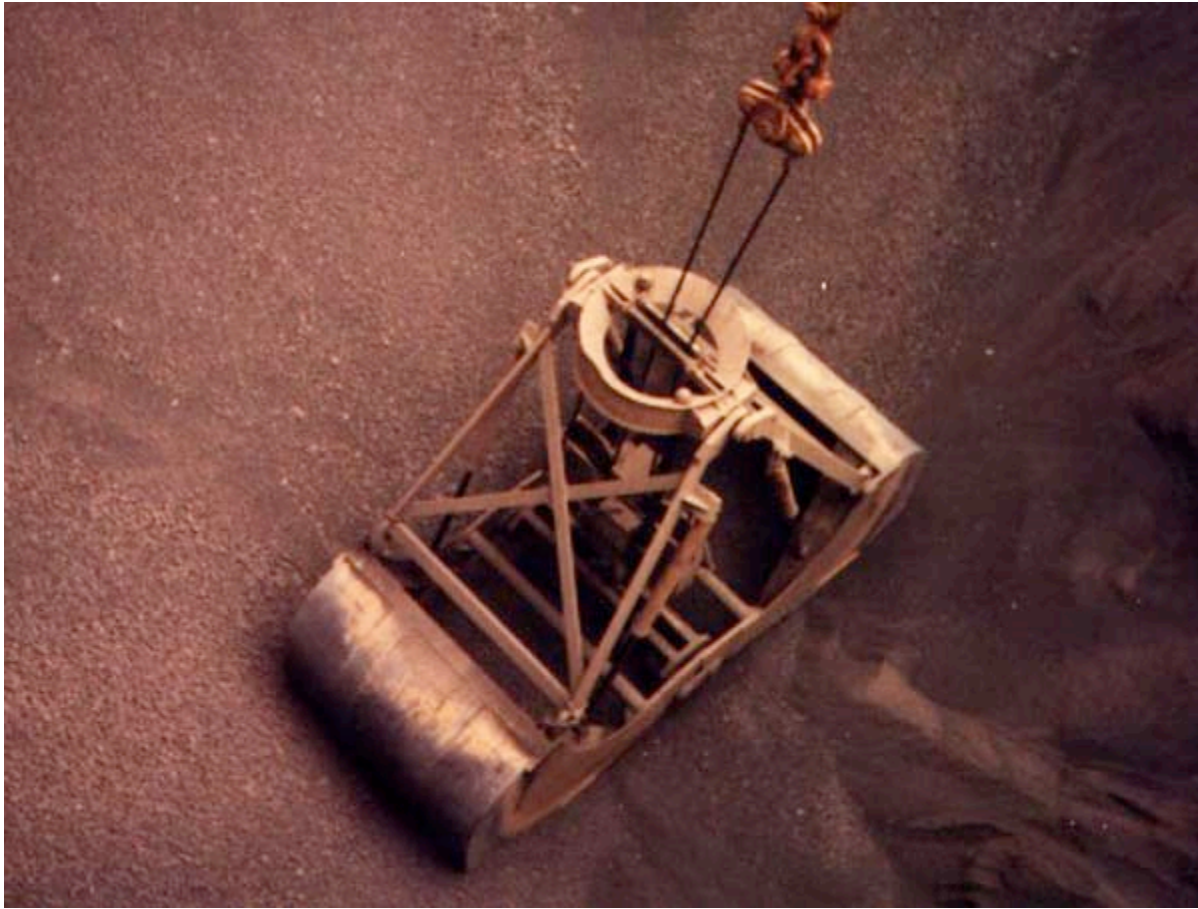

Verdelli International Srl

EQUIPMENT AND SPARE PARTS
LIFTING, PILING, EARTHMOVING MACHINERY
DEMOLITION TOOLS

AUTOMATIC CLAMSHELL GRAB

	<u>AUTOMATIC CLAMSHELL GRAB</u>
Machinery model and informations	<p>The automatic clamshell grab can be placed on machines where it does not occur a hydraulic circuit or an electric system, both essential for the operation of the other equipments.</p> <p>In fact, the movements are done through an internal mechanism where the grab opens and closes through a mechanical or electric remote release.</p>